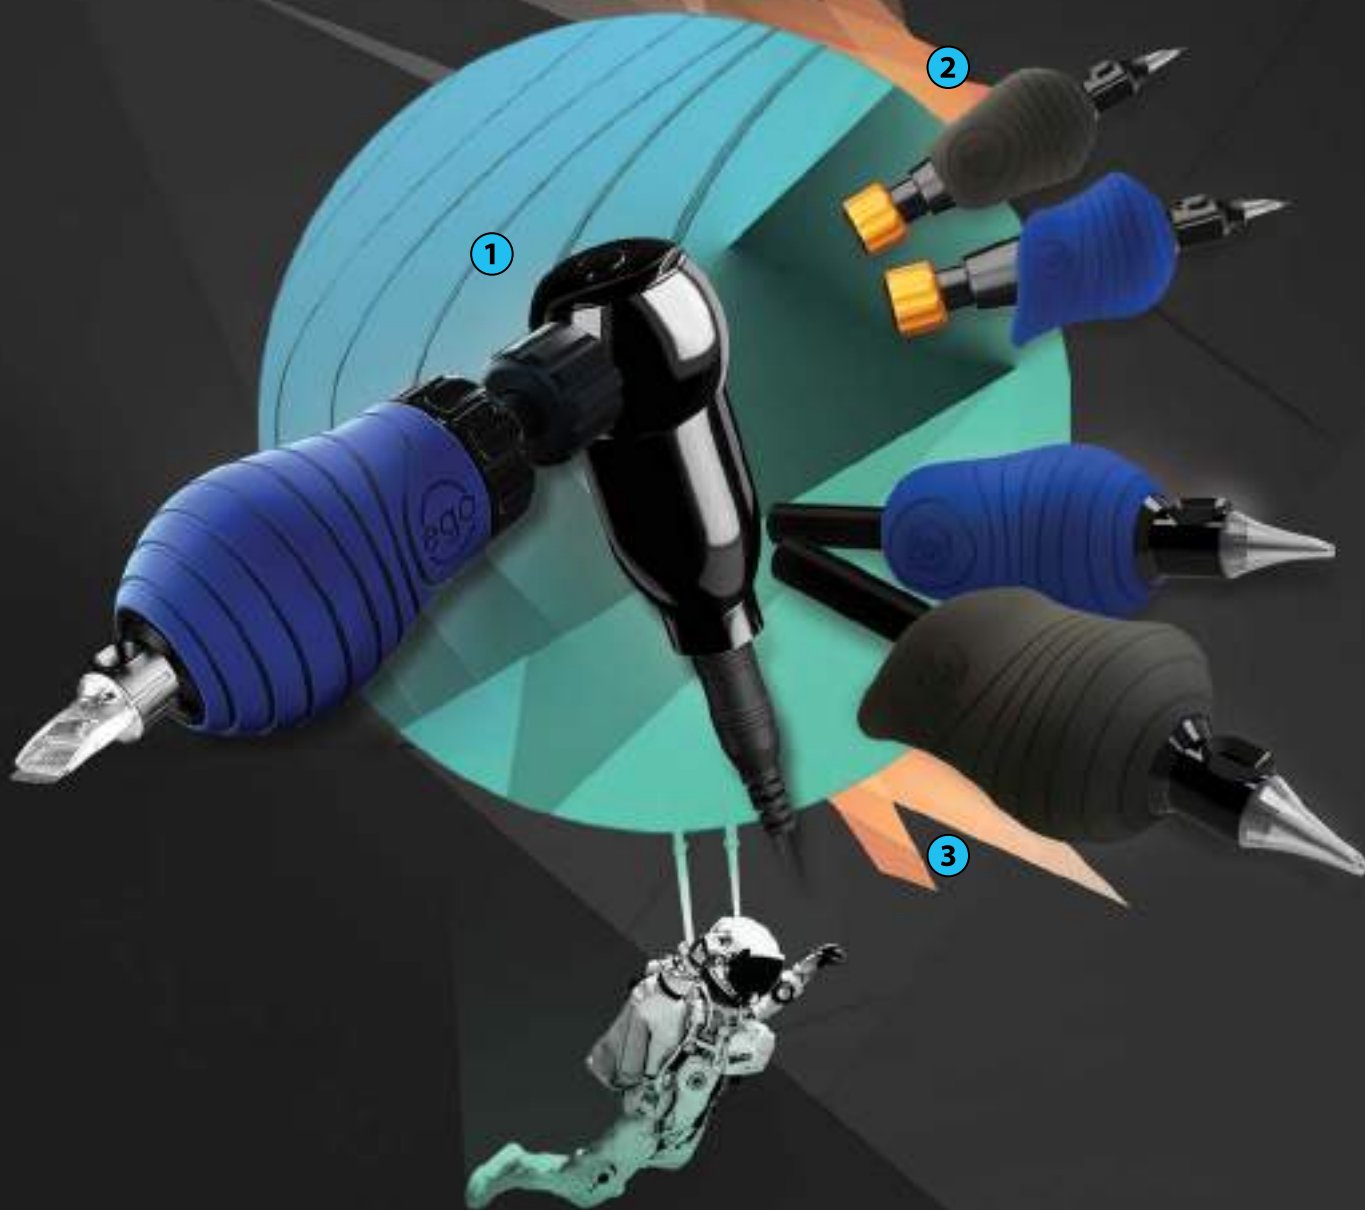

**1. EGO HAWKFLOW
DISPOSABLE CHEYENNE HAWK GRIPS
BOX OF 15**

Blue
15-HFLOW-HAWKGRIP-BLU
£30.00

Grey
15-HFLOW-HAWKGRIP-GRY
£30.00

**2. EGO HAWKFLOW
DISPOSABLE CHEYENNE GRIP COVERS
BOX OF 10**

Blue · 21mm / 25mm
10-HFLOWGRIPCOV-BLU
£12.00

Grey · 21mm / 25mm
10-HFLOWGRIPCOV-GRY
£12.00

**3. EGO HAWKFLOW
DISPOSABLE CARTRIDGE TUBES
BOX OF 15**

Blue
15-HFLOWTUBE-BLU
£22.50

Grey
15-HFLOWTUBE-GRY
£22.50